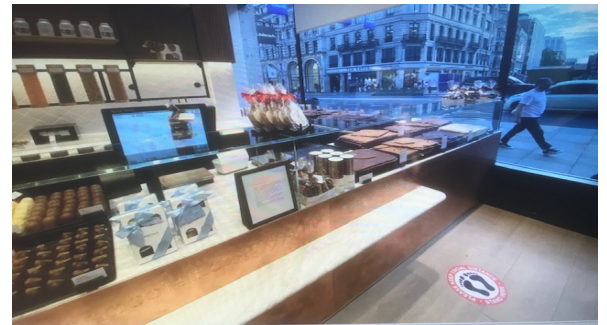

Archer Electrical

CASE STUDY/RETAIL/ 090 APRIL 2020

CLIENT: LADERACH
LOCATION: Regent Street, London
DESCRIPTION: Full Electrical Installation
DATE: April 2020

Following our recent completion of Läderach first venture into the UK within London’s Westfield Centre, Archer Electrical were delighted to be selected for Laderach’s second opening this time in Regent Street, London.

Läderach – chocolatier suisse has stood for top-quality handcrafted Swiss chocolate specialities since 1962 and these two UK stores now add to the largest chocolate retailer in Switzerland with a whopping 90 stores. Laderach also have chocolate shops in Germany, USA, Canada, Middle East and Asia.

We are proud to have been selected as Electrical Contractors by many Global Retailers in their first ventures into the UK.

“Hi Jon, final account all approved ; thanks for the amazing support you and your team have provided”.

Michael Blanchfield
Director - Drycon