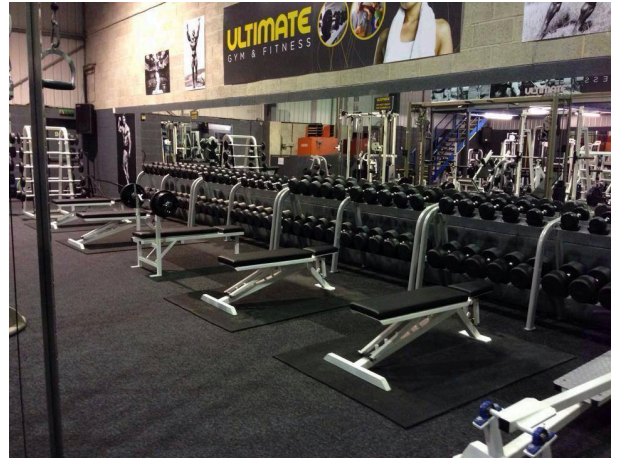

Archer Electrical

CASE STUDY/LEISURE/ 091 MARCH 2020

CLIENT: ULTIMATE PERFORMANCE
LOCATION: Leeds
DESCRIPTION: Full Electrical Installation
DATE: December 2019